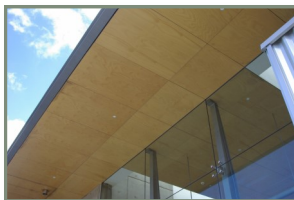

Slotted Wall or Ceiling Panels: S56

- A wide range of surface finishes, colours and hole patterns available
- Low maintenance and easy to clean wooden panels.
- Engineered with high quality materials.

Surface Finish	Core	Soundtex Acoustic Felt on the back	Insulation
Natural Wood Veneers: Sapelli, Walnut, Mahogany, Cherry, Zebrano, Beech, Oak, Ash, Maple, Anigre. Decorative Laminate Range: Dark Oak, Dark Cherry, Aged Walnut, Walnut, Cherry, Light Oak, White Oak, Argent. Paint Finish: RAL colour range.	ECOBoard/ Standard E0 MDF/ Fire Rated MDF	Yes	Optional

Nominal Panel Weight (kg/m ²)	C-T-C Distance Horizontal (mm)	C-T-C Distance Vertical (mm)	Slot Width	Slot Length	Open Area %
10.8	24.0	96.0	6.0	56.0	28.5

Panel Thickness (mm)	Panel Width (mm)	Panel Length (mm)	NRC E400 Mounting	Edge Profile
16/18	600/1200 Custom sizes available	600/1200/2400	0.70	Square edge, Tongue and Groove Matching to face