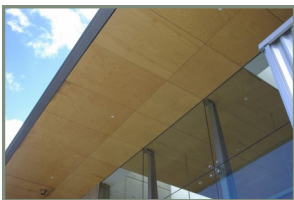

Slotted Wall or Ceiling Panels: SL100

- A wide range of surface finishes, colours and hole patterns available
- Low maintenance and easy to clean wooden panels.
- Engineered with high quality materials.

Surface Finish	Core	Soundtex Acoustic Felt on the back	Insulation
Natural Wood Veneers: Sapelli, Walnut, Mahogany, Cherry, Zebrano, Beech, Oak, Ash, Maple, Anigre. Decorative Laminate Range: Dark Oak, Dark Cherry, Aged Walnut, Walnut, Cherry, Light Oak, White Oak, Argent. Paint Finish: RAL colour range.	ECOBoard/ Standard E0 MDF/ Fire Rated MDF	Yes	Optional

Nominal Panel Weight (kg/m²)	C-T-C Distance Horizontal (mm)	C-T-C Distance Vertical (mm)	Slot Width	Slot Length	Open Area %
9.0	24.0	100.0	6.0	100.0	28.5

Panel Thickness (mm)	Panel Width (mm)	Panel Length (mm)	NRC E400 Mounting	Edge Profile
16/18	600/1200 Custom sizes available	600/1200/2400	0.80	Square edge, Tongue and Groove Matching to face

For more information visit www.sontext.com.au or contact Sontext or an Authorised Distributor

Head Office Australia / Vic State Office
38C Merri Concourse,
Campbellfield, VIC Australia 3061
T: +61 (0)3 9432 2733
E: sales@sontext.com.au

NSW State Office
Suite 1a, Level 2, 802 Pacific Hwy
Gordon, NSW, Australia 2702
T: +61 (0)2 9844 5414